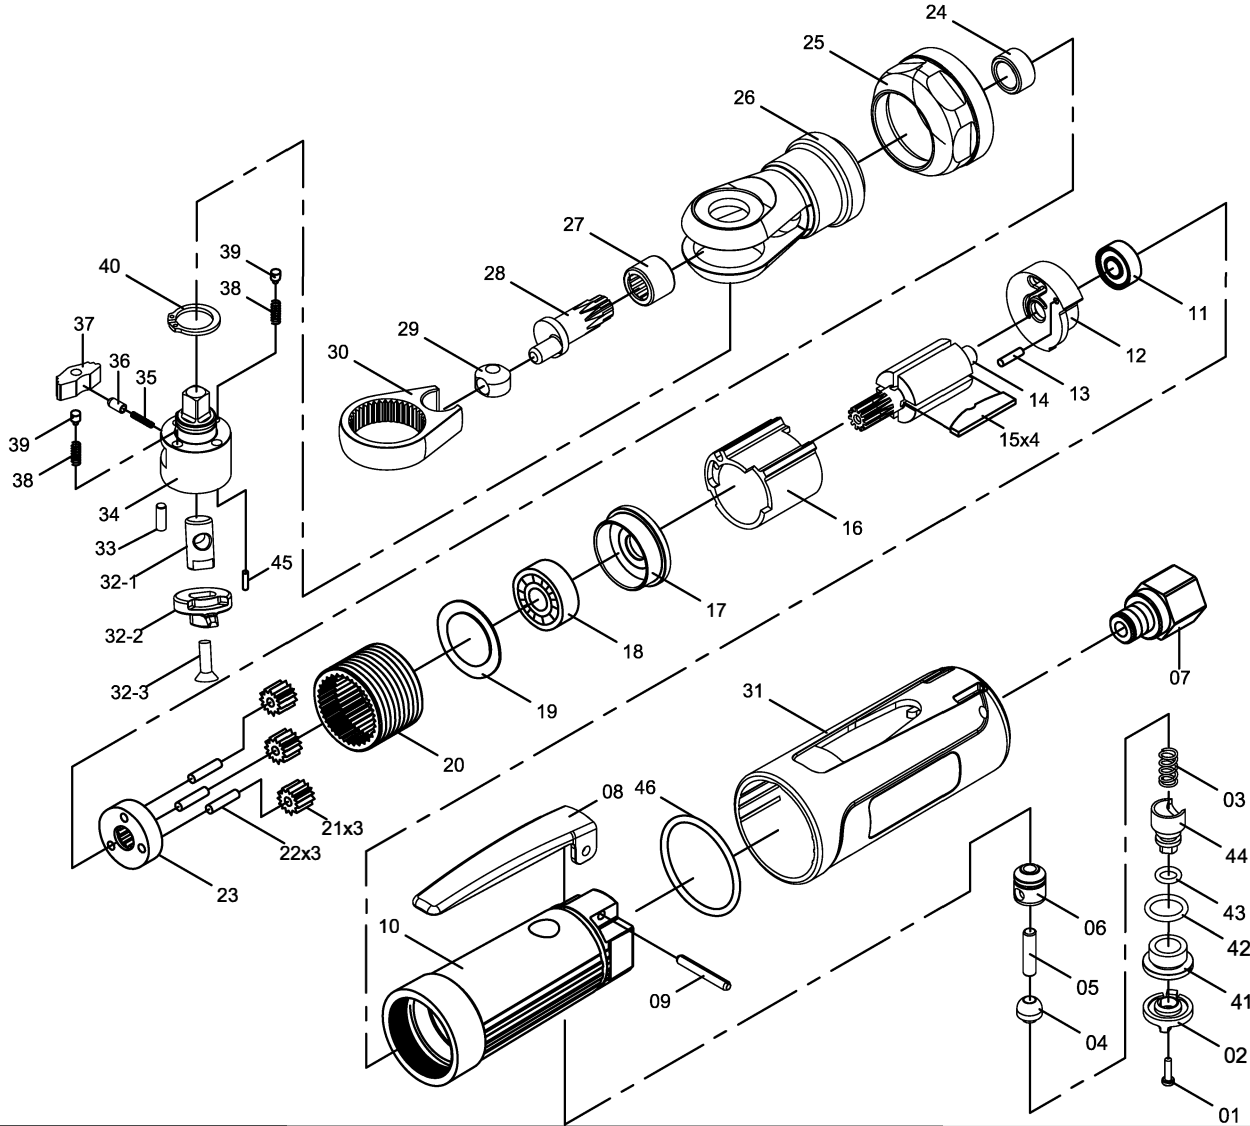

# OS-8638S **GAV** HAVALI CIRCIR 3/8"

NO.	PART NO.	PARÇA ADI	ADET	NO.	PART NO.	PARÇA ADI	Q'TY
01	861401C	SCREW	1	27	861427	NEEDLE BEARING	1
02	861402C	REGULATOR KNOB	1	28	861428	CRANK SHAFT	1
03	861403C	THROTTLE VALVE	1	29	861429	DRIVE BUSHING	1
04	861404	SPRING VALVE	1	30	861430	RATCHET YOKE	1
05	861405C	VALVE STEM	1	31	861410C	COMPOSIT HOUSING	1
06	861406C	VALVE BUSHING	1	32-1	861432-1	REVERSE STEM	1
07	861407	AIR INLET BUSHING	1	32-1	861432-2	REVERSE BUTTON	1
08	861408C	THROTTLE LEVER	1	32-1	861432-3	SCREW	1
09	SPP0324	SPRING PIN	1	33	861433	PAWL PIVOT	1
10	861410CA	INNER HOUSING	1	34	861434-38	3/8" RATCHET ANVIL	1
11	B696ZZ	BALL BEARING	1	35	861435C	SPRING	1
12	872406	REAR END PLATE SPRING	1	36	861436	SPRING CAP RATCHET	1
13	872822	PIN	1	37	861437	PAWL FRICTION	1
14	861414	ROTOR	1	38	861438	SPRING POST	2
15	861415	ROTOR BLADE CYLINDER	4	39	861439	RETAINING RING	2
16	861416	FRONT END PLATE BALL	1	40	861440C	NUT	1
17	861417	BEARING	1	41	861441C	O-RING	1
18	B608ZZ	WASHER	1	42	OR-P11	O-RING	1
19	861419	INTERNAL GEAR PLANET	1	43	589050	REGULATOR	1
20	861420	GEAR	1	44	861444C	SPRING PIN	1
21	861421		3	45	589040	O-RING	1
22	861422	GEAR PIVOT	3	46	861448C		1
23	861423	GEAR PLATE	1				
24	861424	GEAR PIVOT	1				
25	861425	CLAMP NUT	1				
26	861426S	RATCHET HOUSING	1				